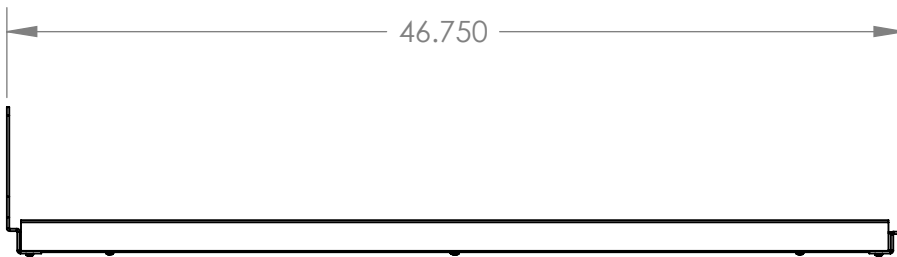

DETAIL A
SCALE 1 : 4

LOOPED LOGIC

Double upright, 48.375"

PART #: LL48DU

DRAWING #: DMSS-02

DRAWN BY: J.D.G.

DATE: 12/19/2016

DETAIL A
 SCALE 1 : 4

LOOPED LOGIC

Single upright, 48.375"

PART #: LL48SU

DRAWING #: DMSS-01

DRAWN BY: J.D.G.

DATE: 12/19/2016

LOOPED LOGIC

DMSS shelf, 34.750" x 13.188"

PART #: LL3512DMS

DRAWING #: DMSS-07

DRAWN BY: J.D.G.

DATE: 12/19/2016

LOOPED LOGIC

DMSS shelf, 46.750" x 13.188"

PART #: LL4712DMS

DRAWING #: DMSS-08