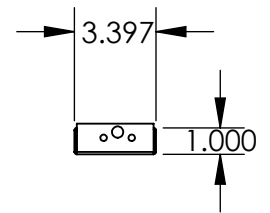

DRAWN BY: J.D.G.

DATE: 12/19/2016

LOOPED LOGIC

Upper stabilizer 45.375"

PART # LL46US

DRAWING #: DMSS-06

DRAWN BY: J.D.G.

DATE: 12/19/2016

LOOPED LOGIC

Upper stabilizer 33.375"

PART # LL34US

DRAWING #: DMSS-05

DRAWN BY: J.D.G.

DATE: 12/19/2016