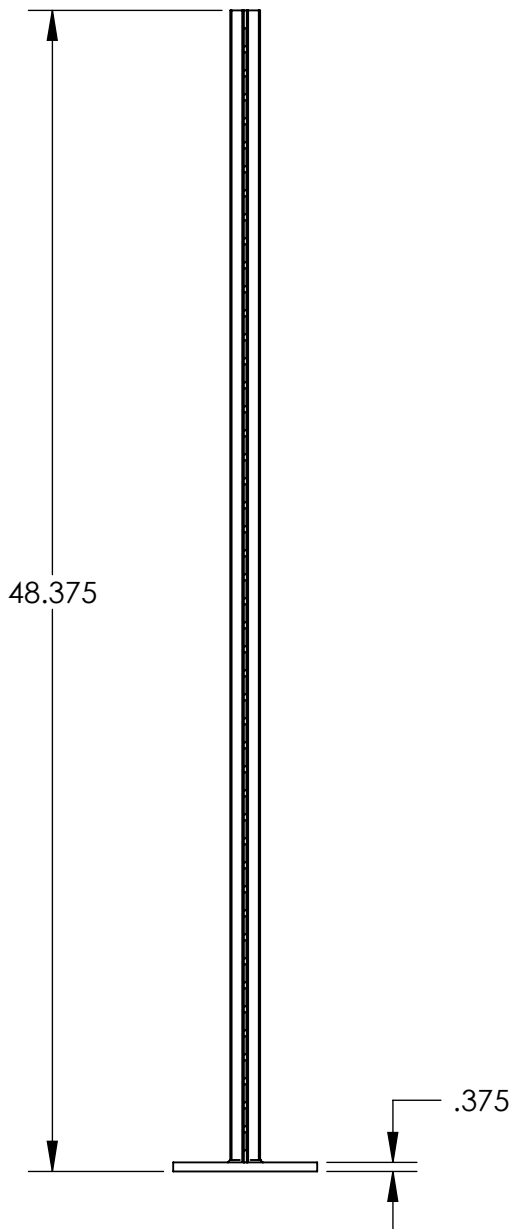

DETAIL A
SCALE 1 : 4

LOOPED LOGIC

Double upright, 48.375"

PART #: LL48DU

DRAWING #: DMSS-02

DRAWN BY: J.D.G.

DATE: 12/19/2016

DETAIL A
 SCALE 1 : 4

LOOPED LOGIC

Single upright, 48.375"

PART #: LL48SU

DRAWING #: DMSS-01

DRAWN BY: J.D.G.

DATE: 12/19/2016

LOOPED LOGIC

DMSS shelf, 34.750" x 13.188"

PART #: LL3512DMS

DRAWING #: DMSS-07

DRAWN BY: J.D.G.

DATE: 12/19/2016

LOOPED LOGIC

DMSS shelf, 46.750" x 13.188"

PART #: LL4712DMS

DRAWING #: DMSS-08

LOOPED LOGIC

Upper stabilizer 33.375"

PART # LL34US

DRAWING #: DMSS-05

DRAWN BY: J.D.G.

DATE: 12/19/2016