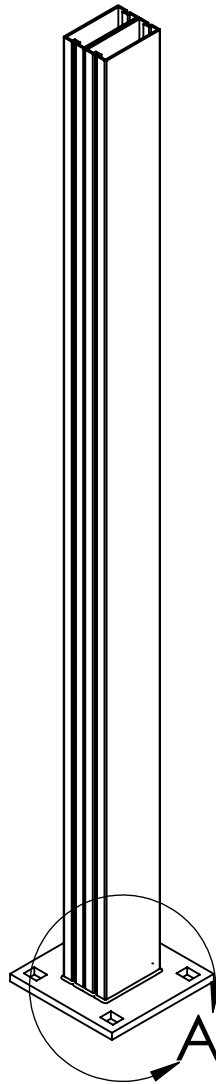

DETAIL A
SCALE 1 : 4

LOOPED LOGIC

Double upright, 48.375"

PART #: LL48DU

DRAWING #: DMSS-02

DRAWN BY: J.D.G.

DATE: 12/19/2016

DETAIL A
 SCALE 1 : 4

LOOPED LOGIC

Single upright, 48.375"

PART #: LL48SU

DRAWING #: DMSS-01

DRAWN BY: J.D.G.

DATE: 12/19/2016

LOOPED LOGIC

DMSS shelf, 34.750" x 13.188"

PART #: LL3512DMS

DRAWING #: DMSS-07

DRAWN BY: J.D.G.

DATE: 12/19/2016

LOOPED LOGIC

DMSS shelf, 46.750" x 13.188"

PART #: LL4712DMS

DRAWING #: DMSS-08

DRAWN BY: J.D.G.

DATE: 12/19/2016

LOOPED LOGIC

Upper stabilizer 45.375"

PART # LL46US

DRAWING #: DMSS-06

DRAWN BY: J.D.G.

DATE: 12/19/2016