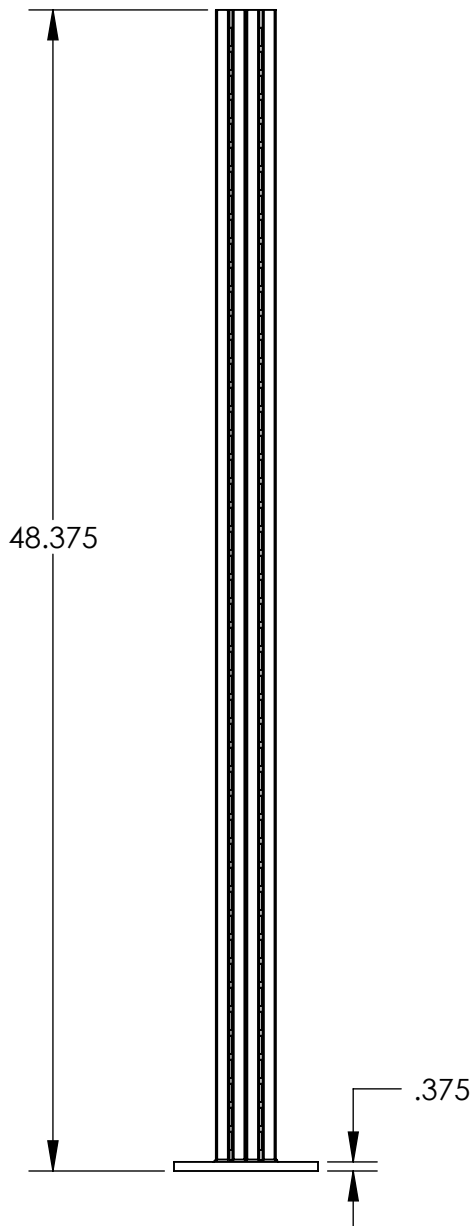

DETAIL A
SCALE 1 : 4

LOOPED LOGIC

Double upright, 48.375"

PART #: LL48DU

DRAWING #: DMSS-02

DRAWN BY: J.D.G.

DATE: 12/19/2016

DETAIL A
 SCALE 1 : 4

LOOPED LOGIC

Single upright, 48.375"

PART #: LL48SU

DRAWING #: DMSS-01

DRAWN BY: J.D.G.

DATE: 12/19/2016

LOOPED LOGIC

DMSS shelf, 34.750" x 13.188"

PART #: LL3512DMS

DRAWING #: DMSS-07

DRAWN BY: J.D.G.

DATE: 12/19/2016

LOOPED LOGIC

DMSS shelf, 46.750" x 13.188"

PART #: LL4712DMS

DRAWING #: DMSS-08

LOOPED LOGIC

Upper stabilizer 33.375"

PART # LL34US

DRAWING #: DMSS-05

DRAWN BY: J.D.G.

DATE: 12/19/2016