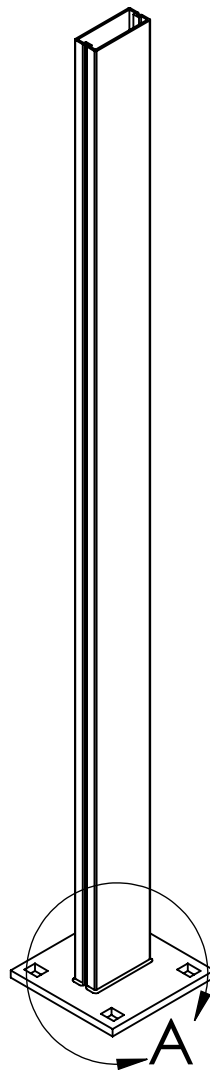

DETAIL A
SCALE 1 : 4

LOOPED LOGIC

Double upright, 48.375"

PART #: LL48DU

DRAWING #: DMSS-02

DRAWN BY: J.D.G.

DATE: 12/19/2016

DETAIL A
 SCALE 1 : 4

LOOPED LOGIC

Single upright, 48.375"

PART #: LL48SU

DRAWING #: DMSS-01

DRAWN BY: J.D.G.

DATE: 12/19/2016

LOOPED LOGIC

DMSS shelf, 34.750" x 13.188"

PART #: LL3512DMS

DRAWING #: DMSS-07

DRAWN BY: J.D.G.

DATE: 12/19/2016

LOOPED LOGIC

DMSS shelf, 46.750" x 13.188"

PART #: LL4712DMS

DRAWING #: DMSS-08

DRAWN BY: J.D.G.

DATE: 12/19/2016

LOOPED LOGIC

Upper stabilizer 45.375"

PART # LL46US

DRAWING #: DMSS-06

DRAWN BY: J.D.G.

DATE: 12/19/2016