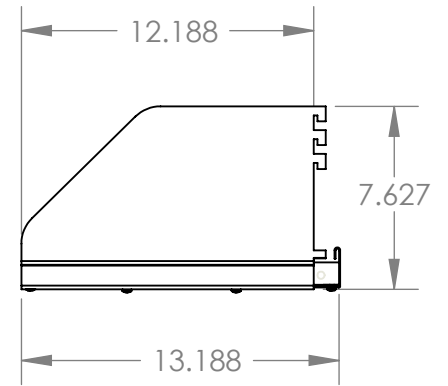

DETAIL A
SCALE 1 : 4

LOOPED LOGIC

Double upright, 48.375"

PART #: LL48DU

DRAWING #: DMSS-02

DRAWN BY: J.D.G.

DATE: 12/19/2016

DETAIL A
 SCALE 1 : 4

LOOPED LOGIC

Single upright, 48.375"

PART #: LL48SU

DRAWING #: DMSS-01

DRAWN BY: J.D.G.

DATE: 12/19/2016

LOOPED LOGIC

DMSS shelf, 34.750" x 13.188"

PART #: LL3512DMS

DRAWING #: DMSS-07

DRAWN BY: J.D.G.

DATE: 12/19/2016

LOOPED LOGIC

DMSS shelf, 46.750" x 13.188"

PART #: LL4712DMS

DRAWING #: DMSS-08