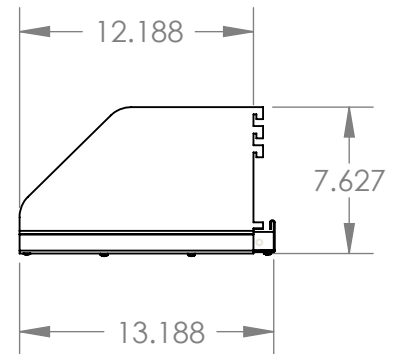

DETAIL A
SCALE 1 : 4

LOOPED LOGIC

Double upright, 48.375"

PART #: LL48DU

DRAWING #: DMSS-02

DRAWN BY: J.D.G.

DATE: 12/19/2016

DETAIL A
 SCALE 1 : 4

LOOPED LOGIC

Single upright, 48.375"

PART #: LL48SU

DRAWING #: DMSS-01

DRAWN BY: J.D.G.

DATE: 12/19/2016

LOOPED LOGIC

DMSS shelf, 34.750" x 13.188"

PART #: LL3512DMS

DRAWING #: DMSS-07

DRAWN BY: J.D.G.

DATE: 12/19/2016

LOOPED LOGIC

DMSS shelf, 46.750" x 13.188"

PART #: LL4712DMS

DRAWING #: DMSS-08