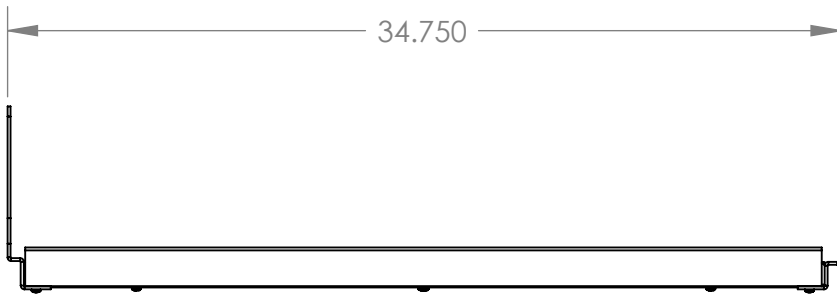

DETAIL A
SCALE 1 : 4

LOOPED LOGIC

Double upright, 48.375"

PART #: LL48DU

DRAWING #: DMSS-02

DRAWN BY: J.D.G.

DATE: 12/19/2016

DETAIL A
 SCALE 1 : 4

LOOPED LOGIC

Single upright, 48.375"

PART #: LL48SU

DRAWING #: DMSS-01

DRAWN BY: J.D.G.

DATE: 12/19/2016

LOOPED LOGIC

DMSS shelf, 34.750" x 13.188"

PART #: LL3512DMS

DRAWING #: DMSS-07

DRAWN BY: J.D.G.

DATE: 12/19/2016

LOOPED LOGIC

DMSS shelf, 46.750" x 13.188"

PART #: LL4712DMS

DRAWING #: DMSS-08