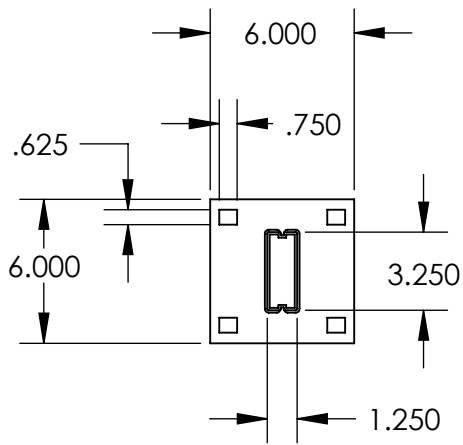

DETAIL A
SCALE 1 : 4

LOOPED LOGIC

Double upright, 48.375"

PART #: LL48DU

DRAWING #: DMSS-02

DRAWN BY: J.D.G.

DATE: 12/19/2016

DETAIL A
 SCALE 1 : 4

LOOPED LOGIC

Single upright, 48.375"

PART #: LL48SU

DRAWING #: DMSS-01

DRAWN BY: J.D.G.

DATE: 12/19/2016

LOOPED LOGIC

DMSS shelf, 34.750" x 13.188"

PART #: LL3512DMS

DRAWING #: DMSS-07

DRAWN BY: J.D.G.

DATE: 12/19/2016

LOOPED LOGIC

DMSS shelf, 46.750" x 13.188"

PART #: LL4712DMS

DRAWING #: DMSS-08

LOOPED LOGIC

Upper stabilizer 33.375"

PART # LL34US

DRAWING #: DMSS-05

DRAWN BY: J.D.G.

DATE: 12/19/2016