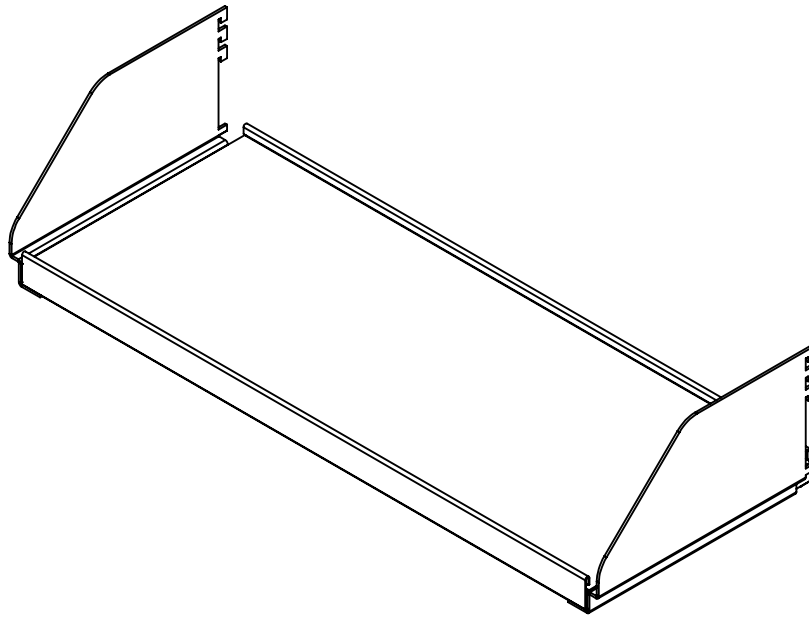

DETAIL A
SCALE 1 : 4

LOOPED LOGIC

Double upright, 48.375"

PART #: LL48DU

DRAWING #: DMSS-02

DRAWN BY: J.D.G.

DATE: 12/19/2016

DETAIL A
 SCALE 1 : 4

LOOPED LOGIC

Single upright, 48.375"

PART #: LL48SU

DRAWING #: DMSS-01

DRAWN BY: J.D.G.

DATE: 12/19/2016

LOOPED LOGIC

DMSS shelf, 34.750" x 13.188"

PART #: LL3512DMS

DRAWING #: DMSS-07

DRAWN BY: J.D.G.

DATE: 12/19/2016

LOOPED LOGIC

DMSS shelf, 46.750" x 13.188"

PART #: LL4712DMS

DRAWING #: DMSS-08