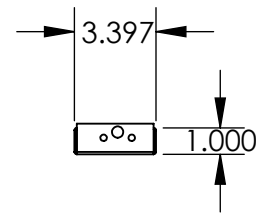

LOOPED LOGIC

Upper stabilizer 45.375"

PART # LL46US

DRAWING #: DMSS-06

DRAWN BY: J.D.G.

DATE: 12/19/2016