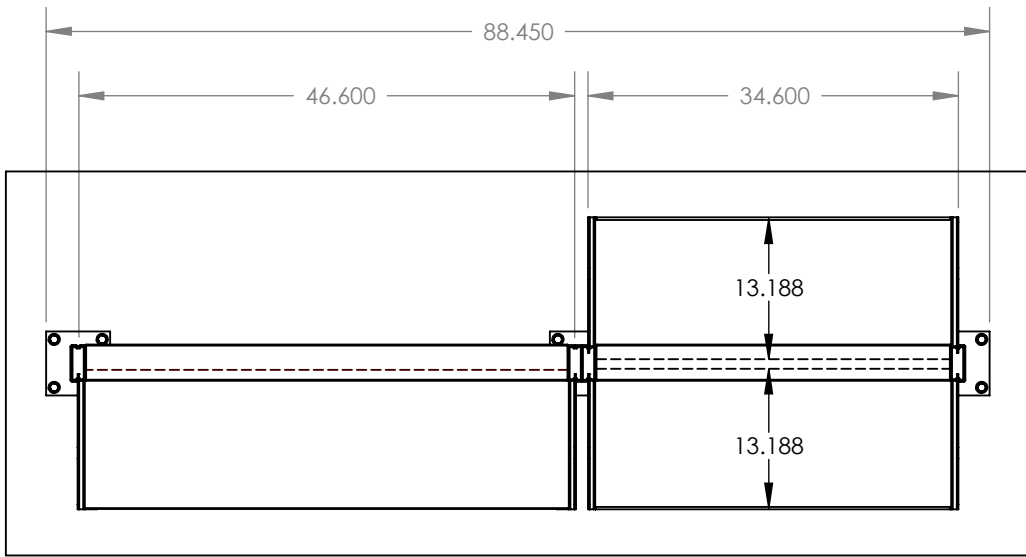

DETAIL B

PART #	LENGTH
LL3512DMS	34.750"
LL4712DMS	46.750"

PART #:	DESCRIPTION
LL48SU	Single upright, 48.375"
LL48DU	Double upright, 48.375"
LL34US	Upper stabilizer 33.375"
LL46US	Upper stabilizer 45.375"
LL3512DMS	DMSS shelf, 34.750" X 13.188"
LL4712DMS	DMSS shelf, 46.750" x 13.188"

LOOPED LOGIC

TITLE:
DECK MOUNTED SHELF SYSTEM

DRAWN BY: JDG DATE: 1/26/16

LOOPED LOGIC

DMSS SHELVING, EXPLODED VIEW

PART #:

DRAWING #:

DRAWN BY: J.D.G.