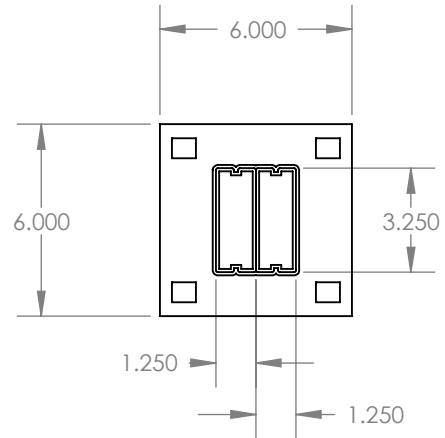

DETAIL B

PART #	LENGTH
LL3512DMS	34.750"
LL4712DMS	46.750"

PART #:	DESCRIPTION
LL48SU	Single upright, 48.375"
LL48DU	Double upright, 48.375"
LL34US	Upper stabilizer 33.375"
LL46US	Upper stabilizer 45.375"
LL3512DMS	DMSS shelf, 34.750" X 13.188"
LL4712DMS	DMSS shelf, 46.750" x 13.188"

LOOPED LOGIC

TITLE:
DECK MOUNTED SHELF SYSTEM

DRAWN BY: JDG DATE: 1/26/16

LOOPED LOGIC

DMSS SHELVING, EXPLODED VIEW

PART #:

DRAWING #:

DRAWN BY: J.D.G.