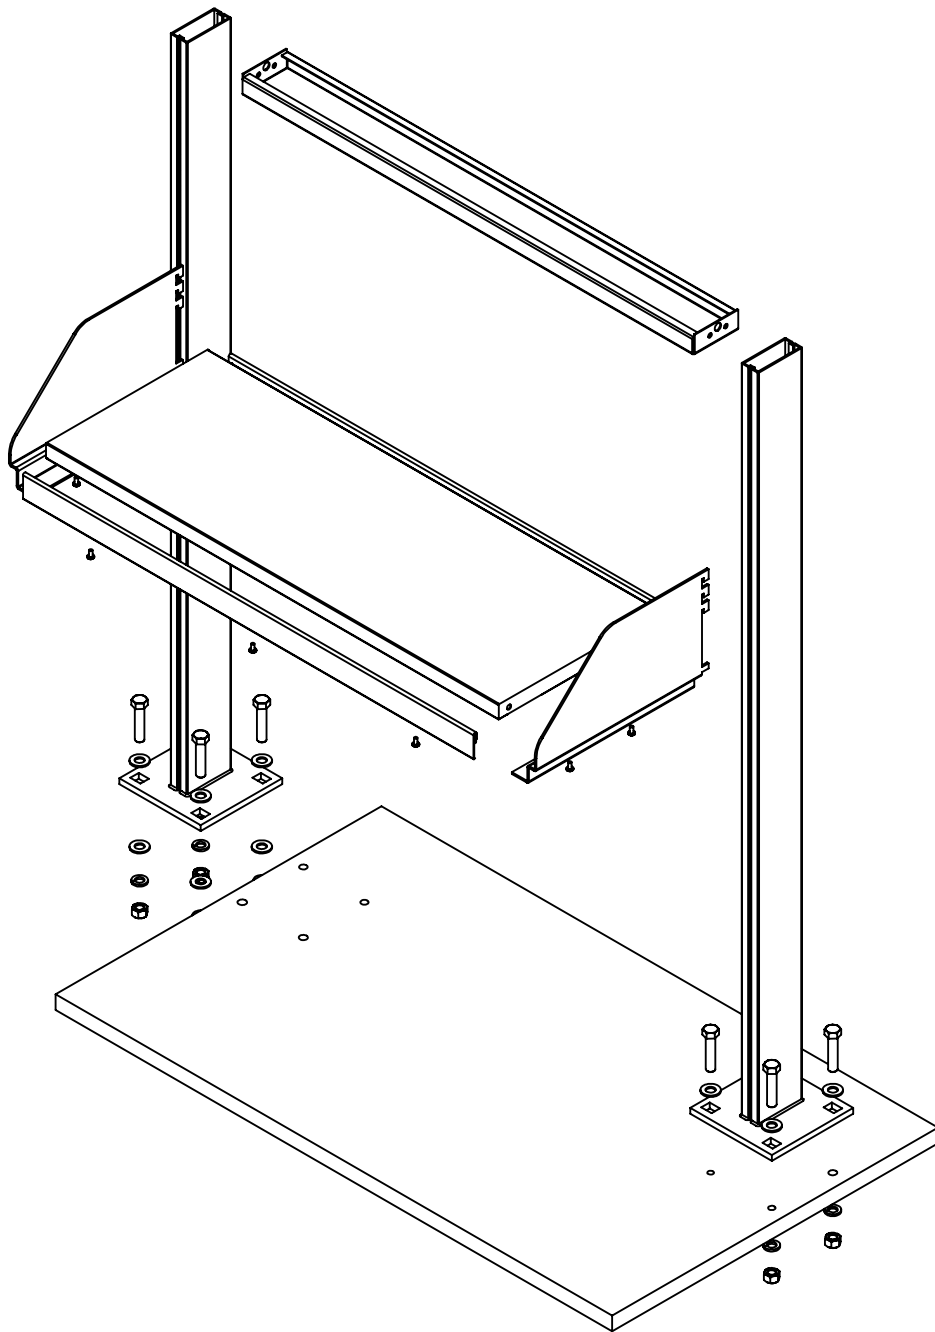

DETAIL B

PART #	LENGTH
LL3512DMS	34.750"
LL4712DMS	46.750"

PART #:	DESCRIPTION
LL48SU	Single upright, 48.375"
LL48DU	Double upright, 48.375"
LL34US	Upper stabilizer 33.375"
LL46US	Upper stabilizer 45.375"
LL3512DMS	DMSS shelf, 34.750" X 13.188"
LL4712DMS	DMSS shelf, 46.750" x 13.188"

LOOPED LOGIC

TITLE:
DECK MOUNTED SHELF SYSTEM

DRAWN BY: JDG DATE: 1/26/16

LOOPED LOGIC

DMSS SHELVING, EXPLODED VIEW

PART #:

DRAWING #:

DRAWN BY: J.D.G.