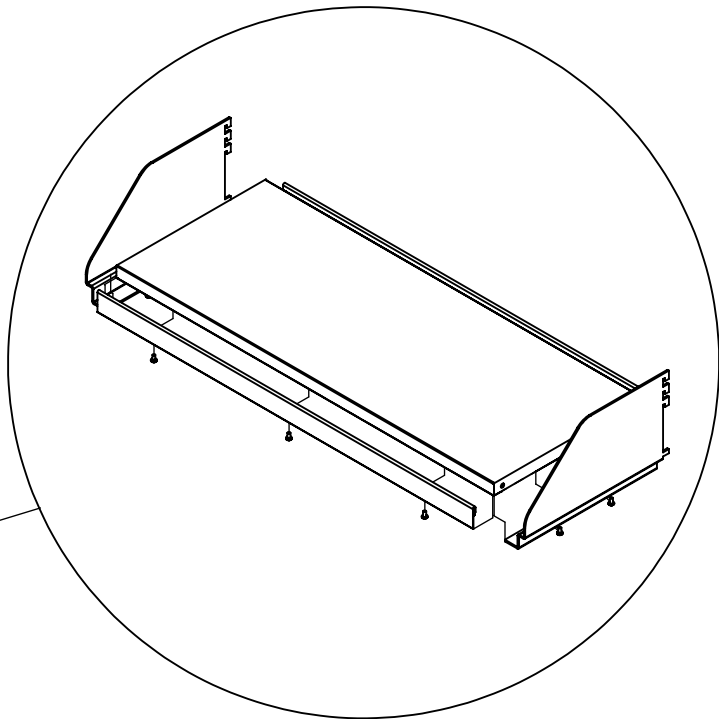

DETAIL B

PART #	LENGTH
LL3512DMS	34.750"
LL4712DMS	46.750"

PART #:	DESCRIPTION
LL48SU	Single upright, 48.375"
LL48DU	Double upright, 48.375"
LL34US	Upper stabilizer 33.375"
LL46US	Upper stabilizer 45.375"
LL3512DMS	DMSS shelf, 34.750" X 13.188"
LL4712DMS	DMSS shelf, 46.750" x 13.188"

LOOPED LOGIC

TITLE:
DECK MOUNTED SHELF SYSTEM

DRAWN BY: JDG DATE: 1/26/16

LOOPED LOGIC

DMSS SHELVING, EXPLODED VIEW

PART #:

DRAWING #:

DRAWN BY: J.D.G.