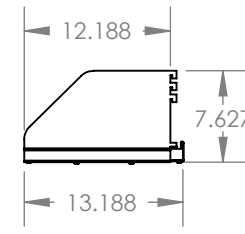

PART #	LENGTH O.D.	LENGTH I.D.
LL3512DMS	37.375	33.375
LL4712DMS	49.375	45.375

PART #	LENGTH
LL3512DMS	34.750"
LL4712DMS	46.750"

PART #:	DESCRIPTION
LL48WS	Wall Standard, Double Slotted 48.00"
LL3512DMS	DMSS shelf, 34.750" X 13.188"
LL4712DMS	DMSS shelf, 46.750" x 13.188"