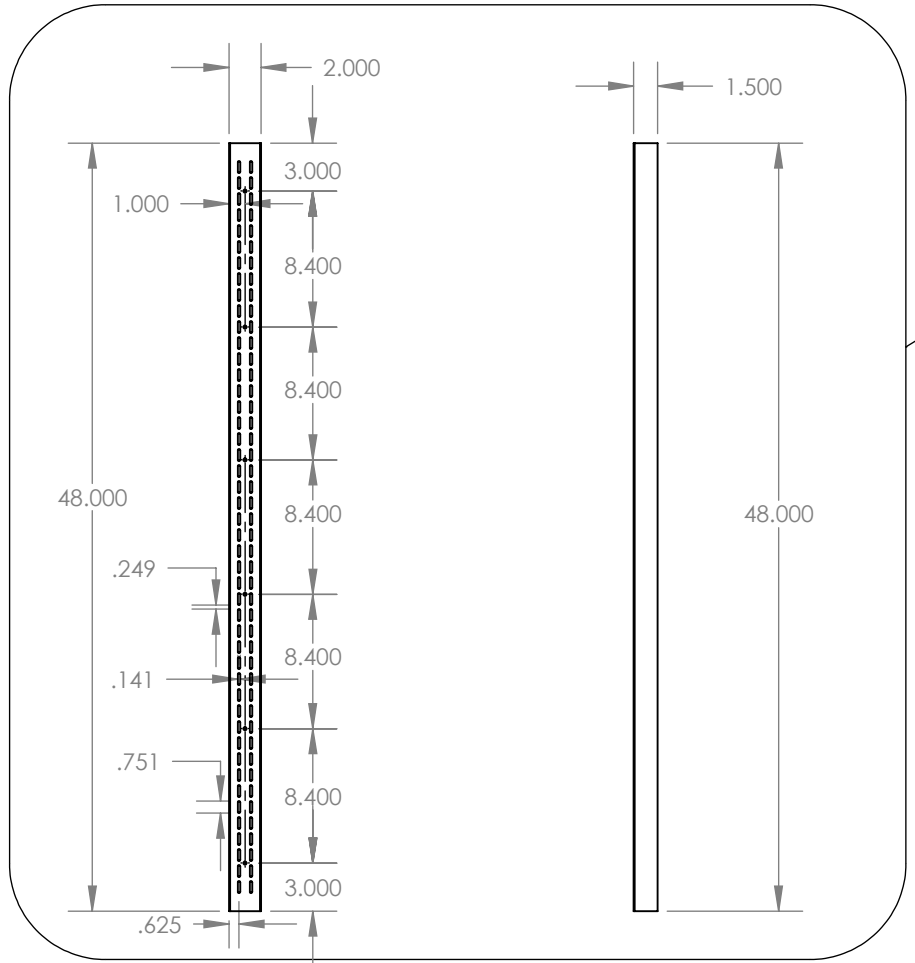

PART #	LENGTH O.D.	LENGTH I.D.
LL3512DMS	37.375	33.375
LL4712DMS	49.375	45.375

PART #	LENGTH
LL3512DMS	34.750"
LL4712DMS	46.750"

PART #:	DESCRIPTION
LL48WS	Wall Standard, Double Slotted 48.00"
LL3512DMS	DMSS shelf, 34.750" X 13.188"
LL4712DMS	DMSS shelf, 46.750" x 13.188"

LOOPED LOGIC  
 LABORATORY FURNITURE  
 TITLE:  
 WALL MOUNTED SHELF SYSTEM

DRAWN BY: JDG    DATE: 9-9-16