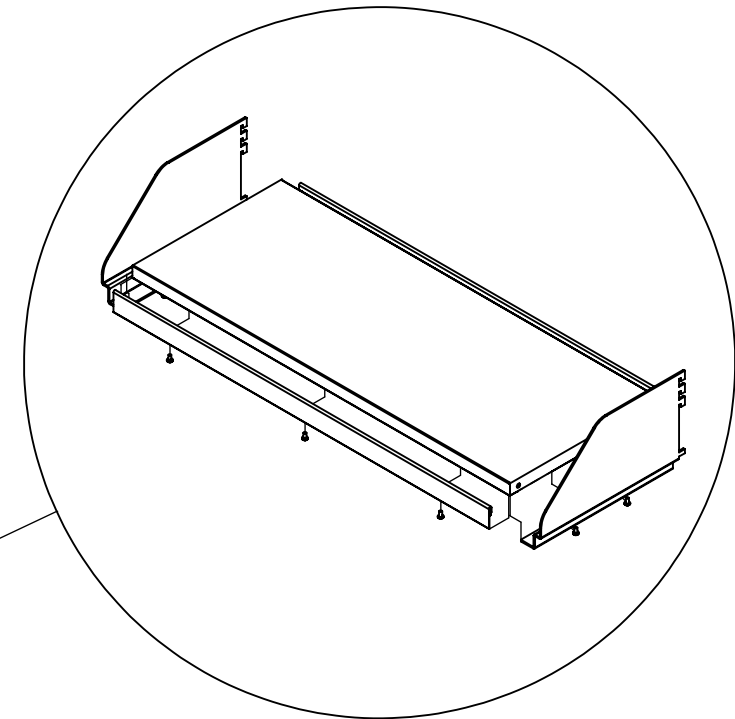

PART #	LENGTH O.D.	LENGTH I.D.
LL3512DMS	37.375	33.375
LL4712DMS	49.375	45.375

PART #	LENGTH
LL3512DMS	34.750"
LL4712DMS	46.750"

PART #:	DESCRIPTION
LL48WS	Wall Standard, Double Slotted 48.00"
LL3512DMS	DMSS shelf, 34.750" X 13.188"
LL4712DMS	DMSS shelf, 46.750" x 13.188"

LOOPED LOGIC  
 LABORATORY FURNITURE  
 TITLE:  
 WALL MOUNTED SHELF SYSTEM

DRAWN BY: JDG    DATE: 9-9-16