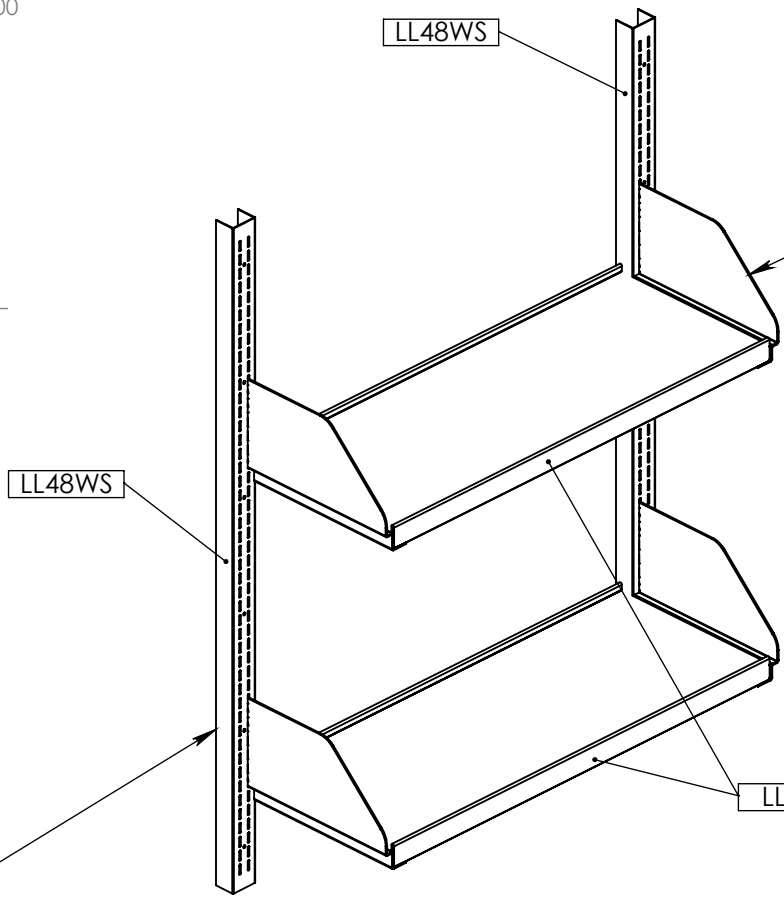

PART #	LENGTH O.D.	LENGTH I.D.
LL3512DMS	37.375	33.375
LL4712DMS	49.375	45.375

PART #	LENGTH
LL3512DMS	34.750"
LL4712DMS	46.750"

PART #:	DESCRIPTION
LL48WS	Wall Standard, Double Slotted 48.00"
LL3512DMS	DMSS shelf, 34.750" X 13.188"
LL4712DMS	DMSS shelf, 46.750" x 13.188"

LOOPED LOGIC  
 LABORATORY FURNITURE  
 TITLE:  
 WALL MOUNTED SHELF SYSTEM

DRAWN BY: JDG    DATE: 9-9-16