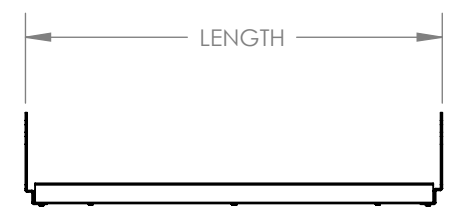

PART #	LENGTH O.D.	LENGTH I.D.
LL3512DMS	37.375	33.375
LL4712DMS	49.375	45.375

PART #	LENGTH
LL3512DMS	34.750"
LL4712DMS	46.750"

PART #:	DESCRIPTION
LL48WS	Wall Standard, Double Slotted 48.00"
LL3512DMS	DMSS shelf, 34.750" X 13.188"
LL4712DMS	DMSS shelf, 46.750" x 13.188"

LOOPED LOGIC  
 LABORATORY FURNITURE  
 TITLE:  
 WALL MOUNTED SHELF SYSTEM

DRAWN BY: JDG    DATE: 9-9-16