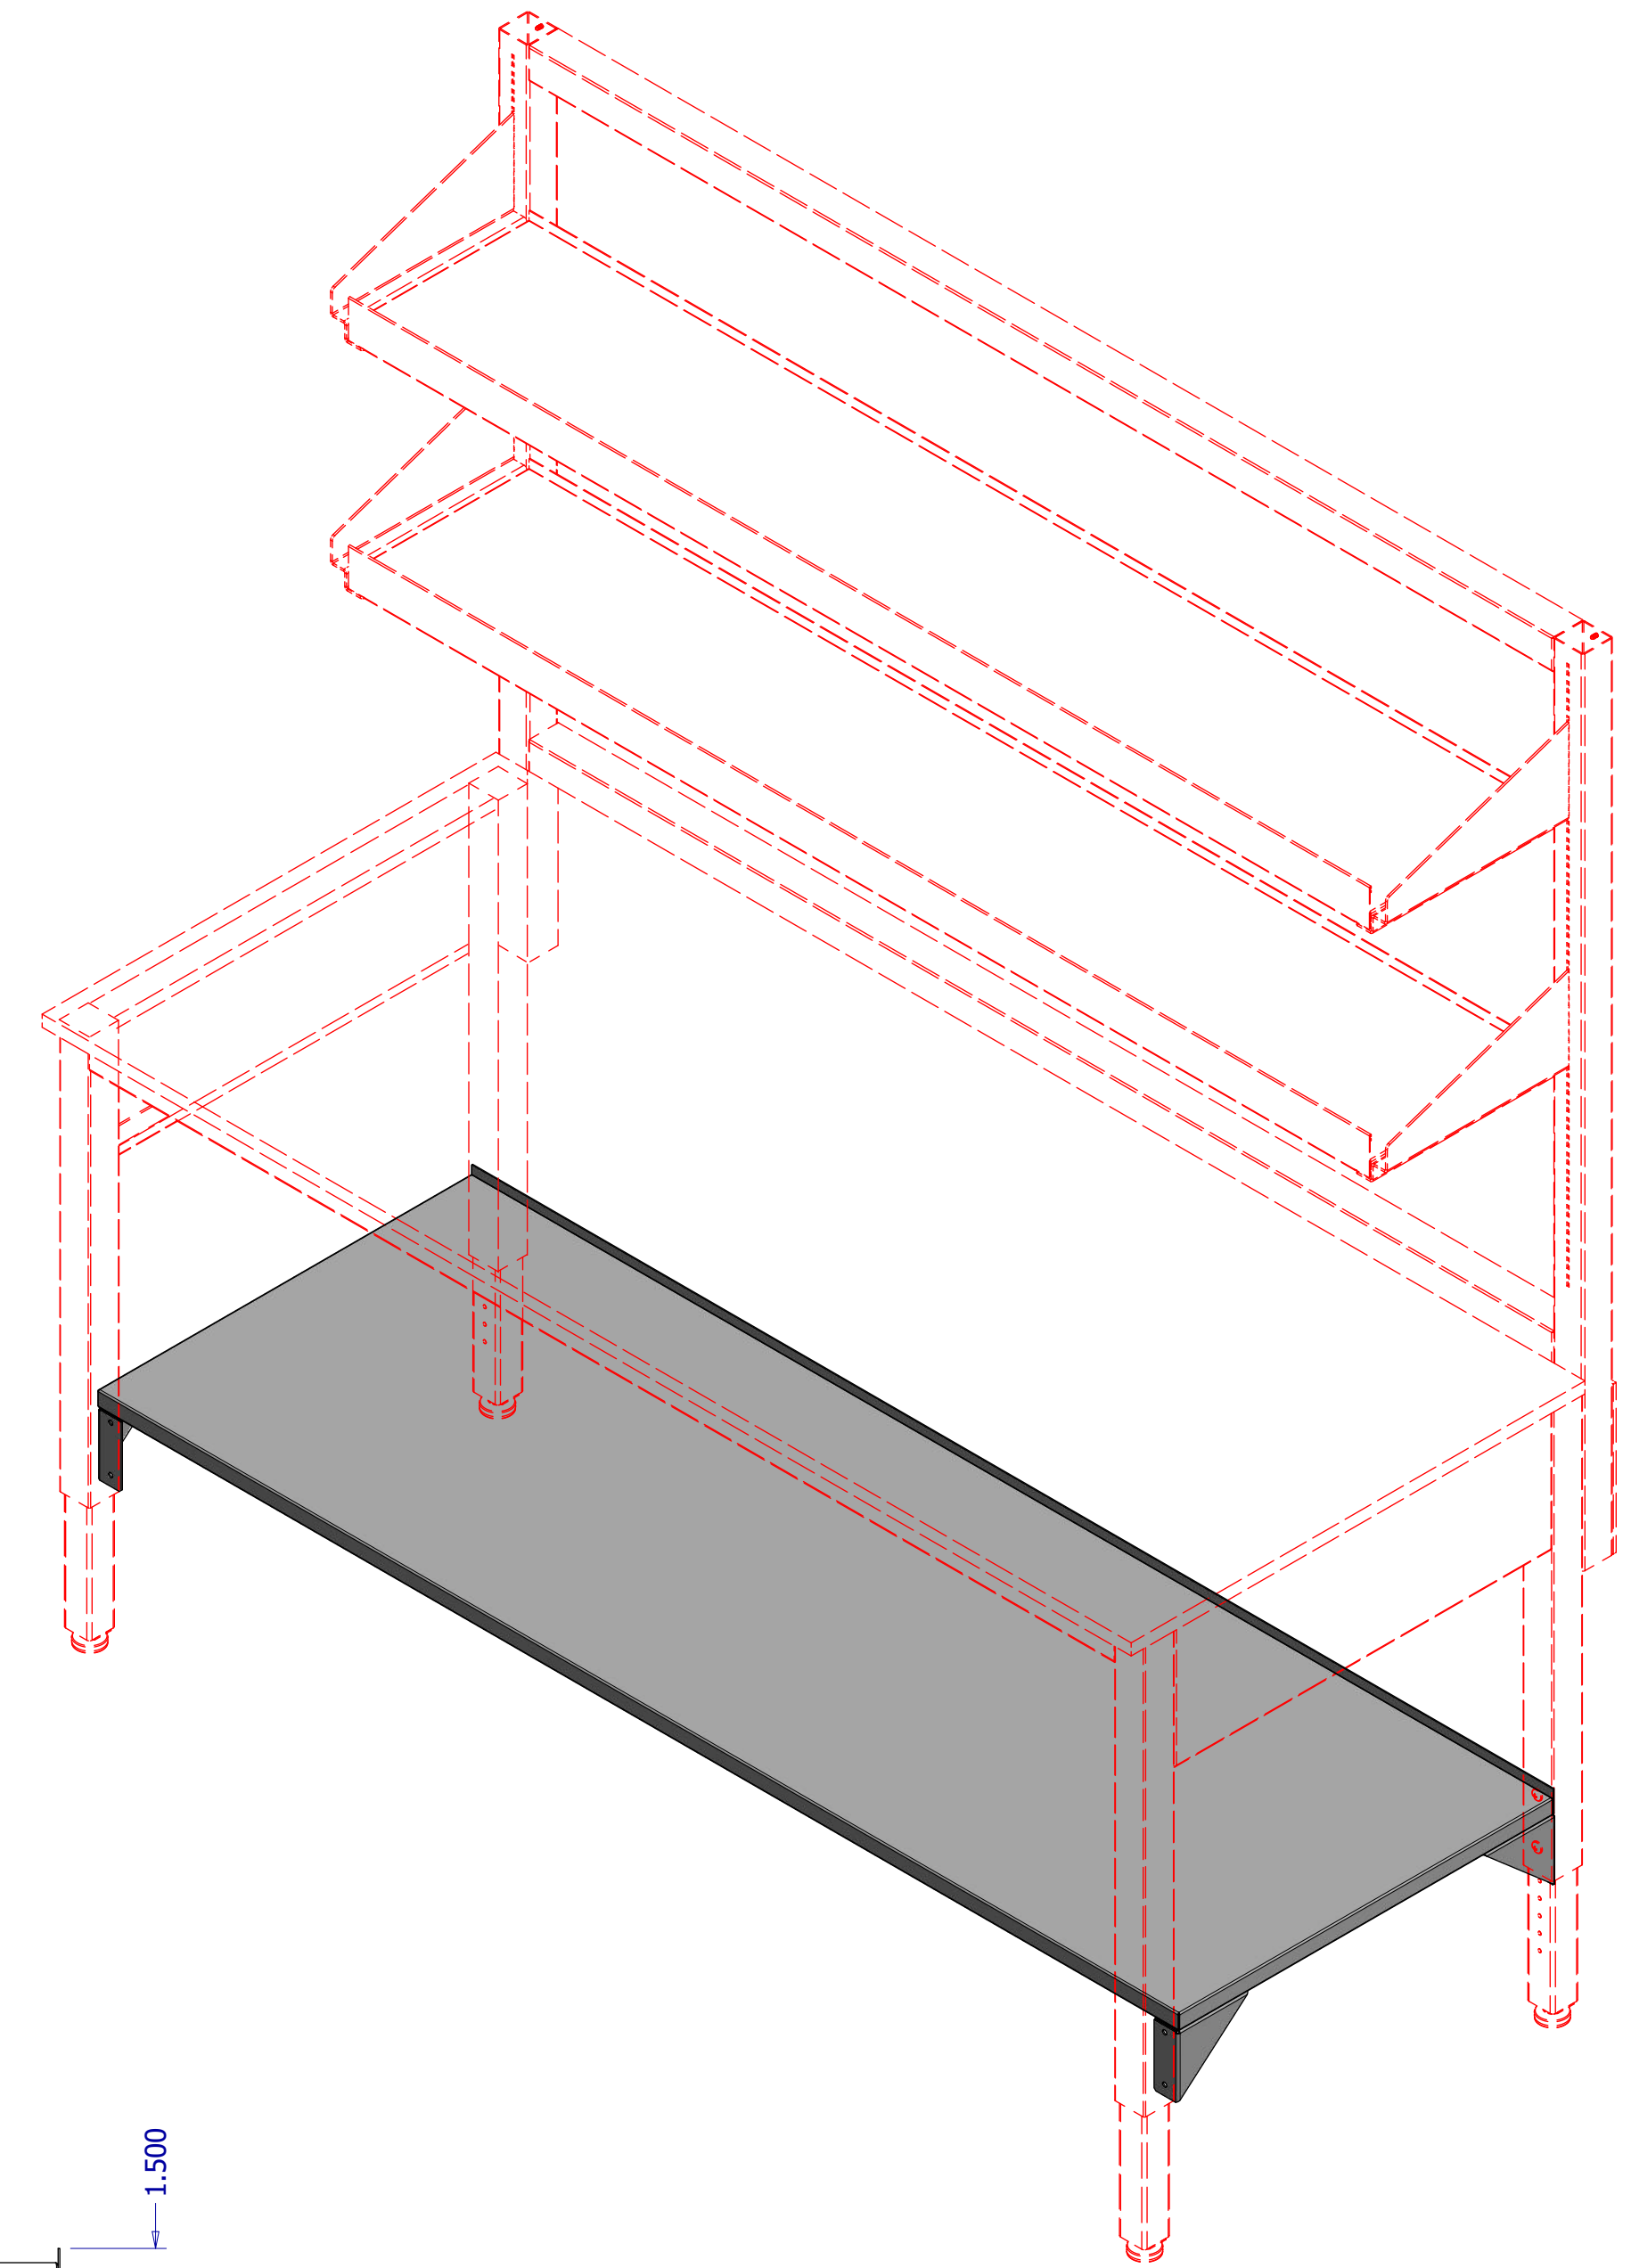

K7003-72 PARTS LIST			
ITEM	QTY	PART NUMBER	DESCRIPTION
1	2	C7002-L	SHELF BRACKET, BOTTOM, LH FRONT, UTILITY
2	2	C7002-R	SHELF BRACKET, BOTTOM, RH FRONT, UTILITY
3	1	C7003-72 OR C7003-48	SHELF, BOTTOM, WELDED, UTILITY 72x24 OR 48 x 24
4	8	H236	SAE WASHER, #8
5	8	H183	SCREW, 8-32 THRD-CUT, 90087A194_

PART #	LENGTH
K7003-48	71.50"
K7003-72	59.50"

NOTE:
FIXED HEIGHT TABLES
REQUIRE MINOR DRILLING FOR
SHELF BRACKET ATTACHMENT

DRAWN AG	11/11/2020	LOOPED LOGIC 747 Calle Plano, Camarillo CA 93012 805-498-3121	
CHECKED		TITLE CUTSHEET LOOPED LOGIC LOWER SHELF KIT	
QA		FINISH PETAL WHITE	
APPROVED		SIZE D	PART NO
UNLESS OTHERWISE NOTED, GEN. TOLERANCE +/- .015"; ALL DIMENSIONS ARE IN INCHES	JOB # QUOTE #	SCALE 1/6" MATL	REV -
		SHEET 1 OF 1	