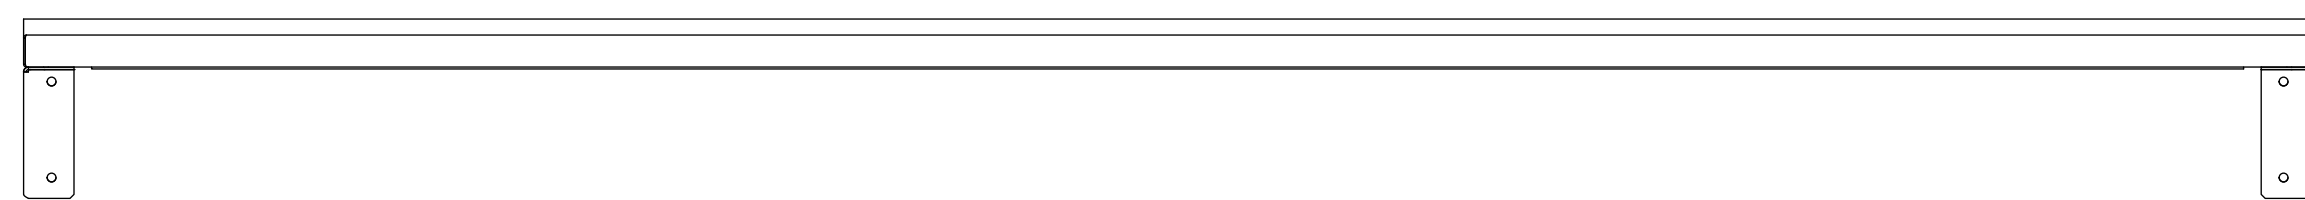

K7003-72 PARTS LIST			
ITEM	QTY	PART NUMBER	DESCRIPTION
1	2	C7002-L	SHELF BRACKET, BOTTOM, LH FRONT, UTILITY
2	2	C7002-R	SHELF BRACKET, BOTTOM, RH FRONT, UTILITY
3	1	C7003-72 OR C7003-48	SHELF, BOTTOM, WELDED, UTILITY 72x24 OR 48 x 24
4	8	H236	SAE WASHER, #8
5	8	H183	SCREW, 8-32 THRD-CUT, 90087A194_

PART #	LENGTH
K7003-48	71.50"
K7003-72	59.50"

NOTE:
FIXED HEIGHT TABLES
REQUIRE MINOR DRILLING FOR
SHELF BRACKET ATTACHMENT

DRAWN AG	11/11/2020	LOOPED LOGIC 747 Calle Plano, Camarillo CA 93012 805-498-3121	
CHECKED		TITLE CUTSHEET LOOPED LOGIC LOWER SHELF KIT	
QA		FINISH PETAL WHITE	
APPROVED		SIZE D	PART NO
UNLESS OTHERWISE NOTED, GEN. TOLERANCE +/- .015"; ALL DIMENSIONS ARE IN INCHES	JOB # QUOTE #	SCALE 1/6" MATL	REV -
		SHEET 1 OF 1	