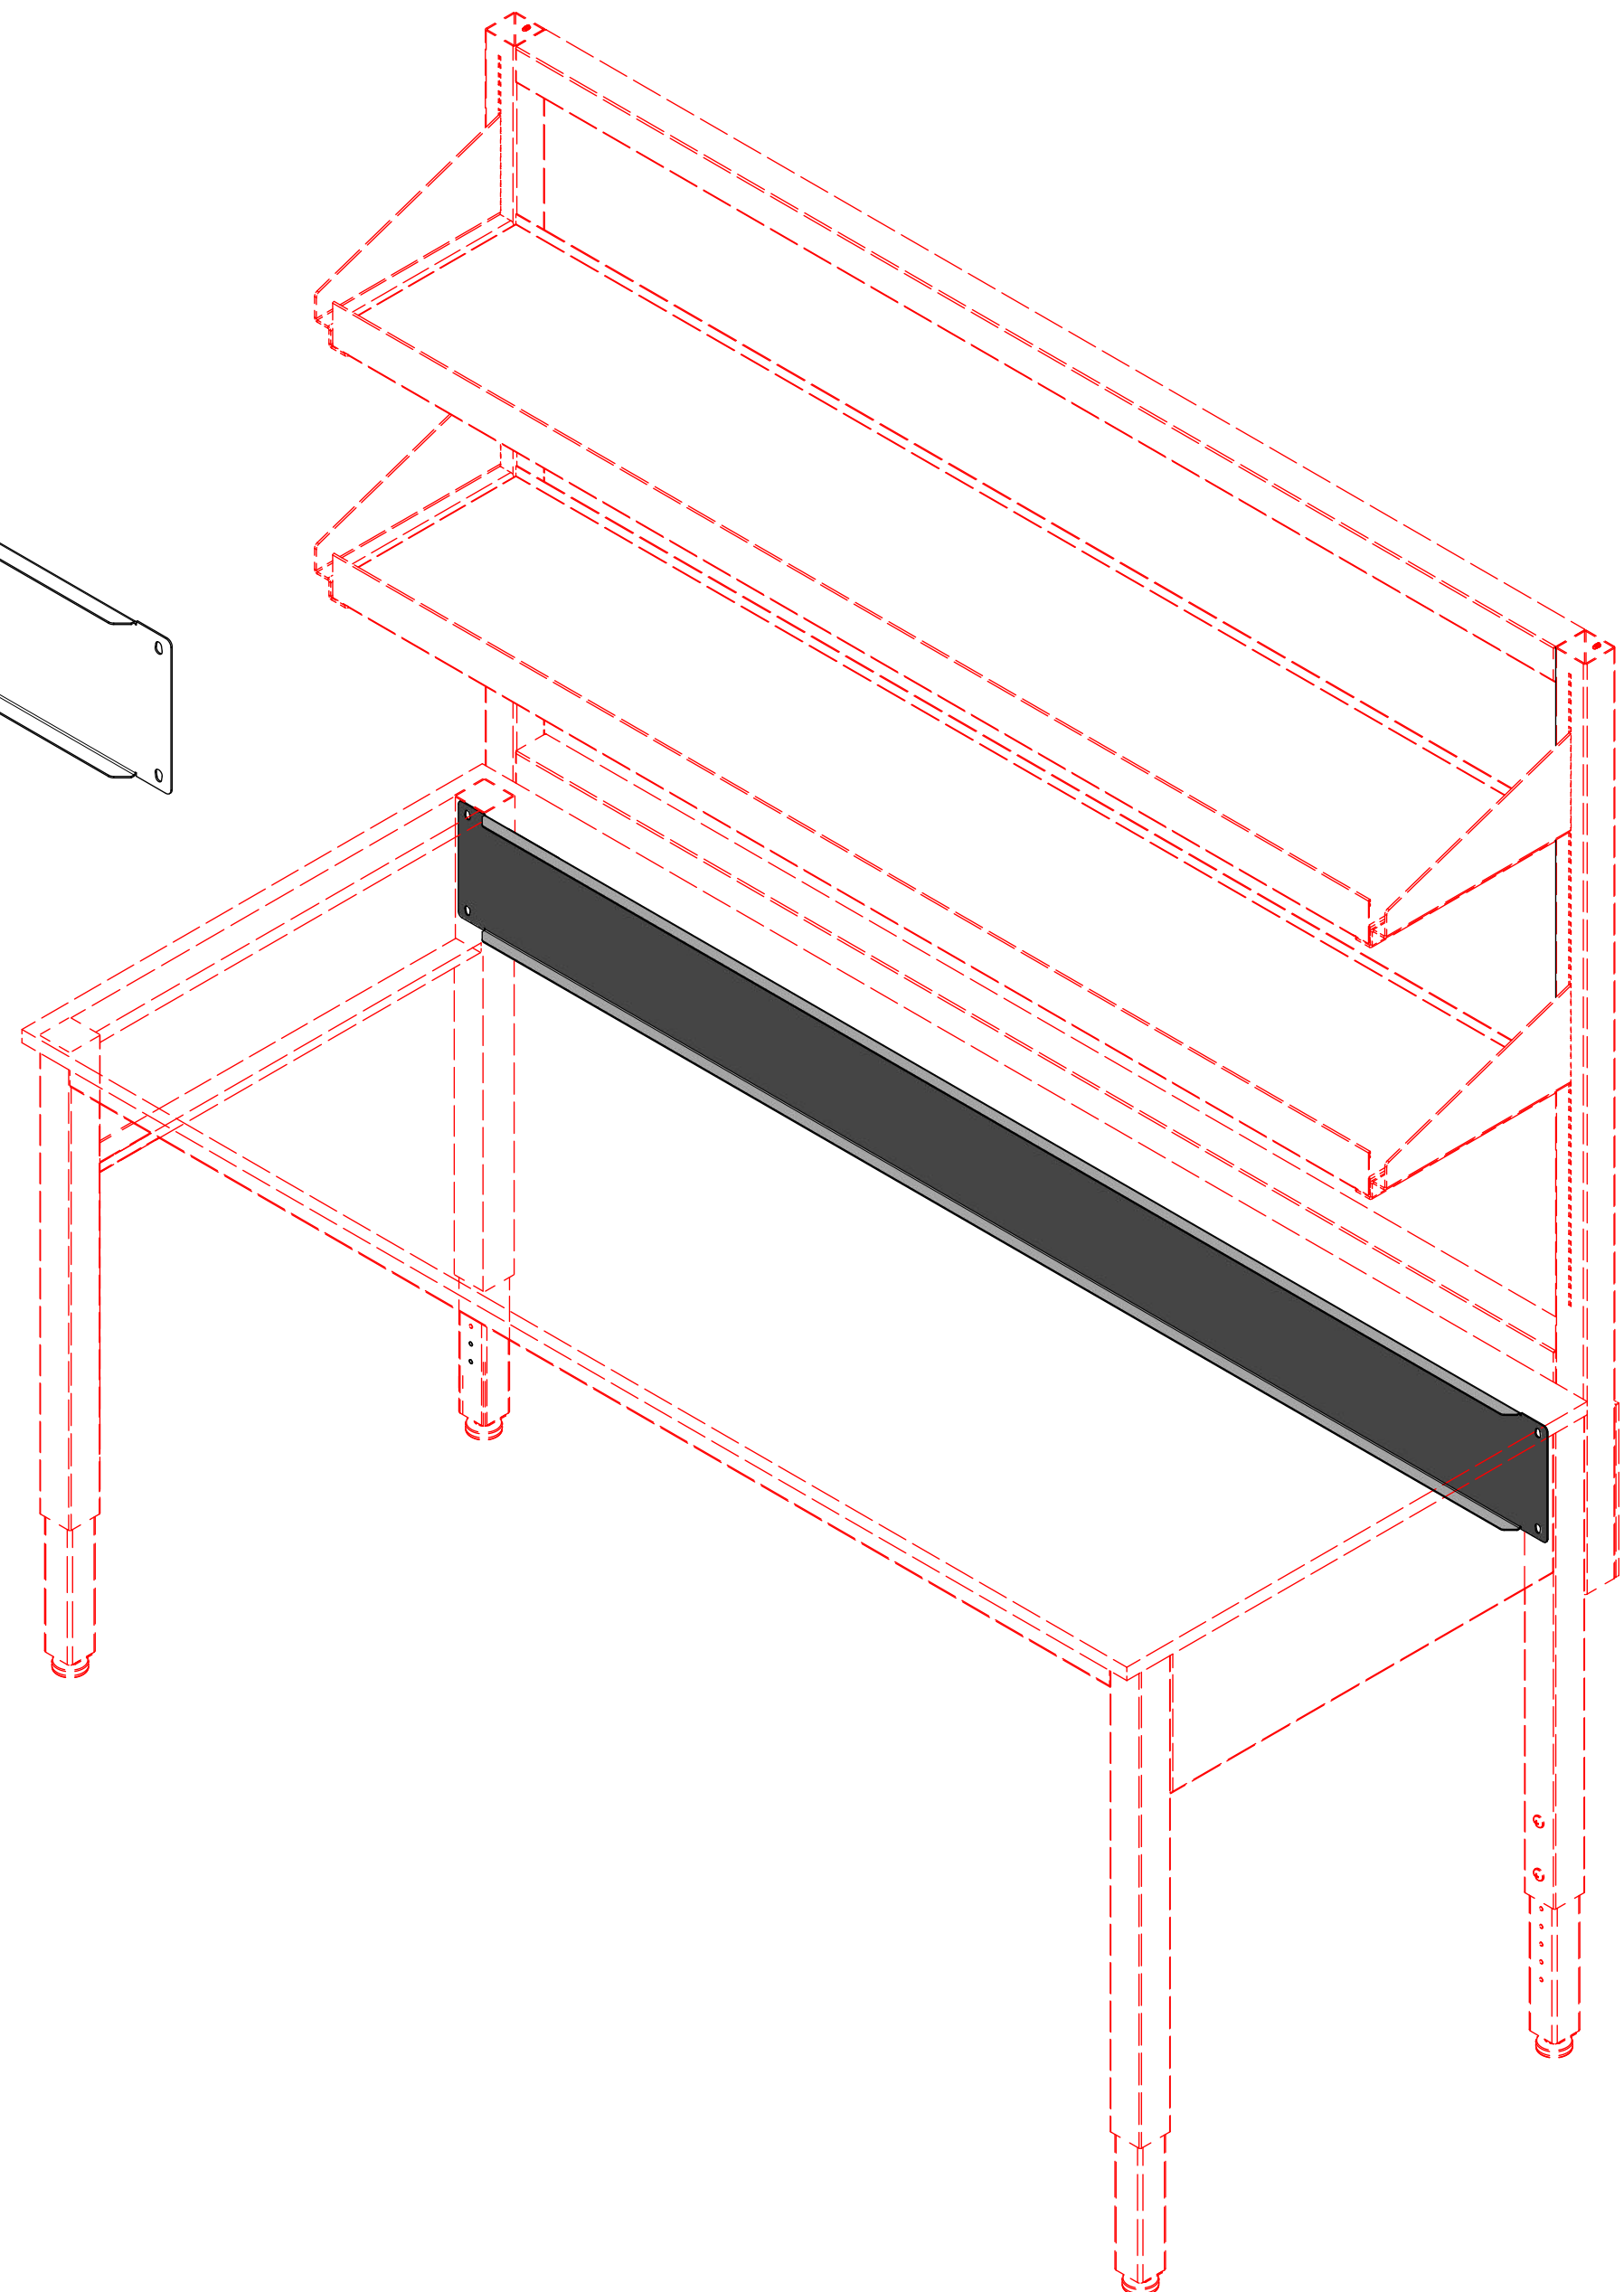

8 7 6 5 4 3 2 1

PART #	TABLE SIZE
C13406-48	48"
C13406-72	72"

DRAWN AG	3/17/2021	LOOPED LOGIC 747 Calle Plano, Camarillo CA 93012 805-498-3121			
CHECKED		TITLE PAN, REAR UTILITY			
QA		FINISH PETAL WHITE			
APPROVED		SIZE D	PART NO	REV -	
UNLESS OTHERWISE NOTED, GEN. TOLERANCE +/- .015"; ALL DIMENSIONS ARE IN INCHES		JOB #	SCALE 1/8" MATL	QUOTE #	SHEET 1 OF 1

8 7 6 5 4 3 2 1