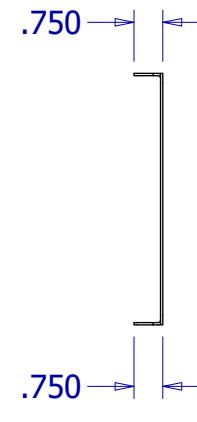

8 7 6 5 4 3 2 1

PART #	TABLE SIZE
C13406-48	48"
C13406-72	72"

DRAWN AG	3/17/2021	LOOPED LOGIC 747 Calle Plano, Camarillo CA 93012 805-498-3121			
CHECKED		TITLE PAN, REAR UTILITY			
QA		FINISH PETAL WHITE			
APPROVED		SIZE D	PART NO	REV -	
UNLESS OTHERWISE NOTED, GEN. TOLERANCE +/- .015"; ALL DIMENSIONS ARE IN INCHES		JOB #	SCALE 1/8" MATL	QUOTE #	SHEET 1 OF 1

8 7 6 5 4 3 2 1