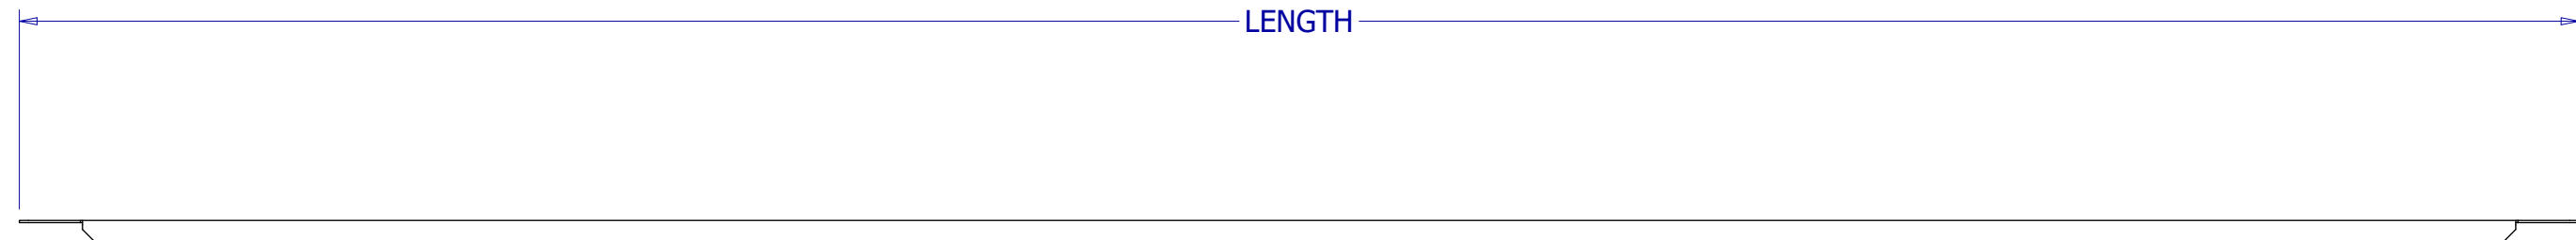

8 7 6 5 4 3 2 1

PART #	TABLE SIZE
C13406-48	48"
C13406-72	72"

DRAWN AG	3/17/2021	LOOPED LOGIC 747 Calle Plano, Camarillo CA 93012 805-498-3121			
CHECKED		TITLE PAN, REAR UTILITY			
QA		FINISH PETAL WHITE			
APPROVED		SIZE D	PART NO	REV -	
UNLESS OTHERWISE NOTED, GEN. TOLERANCE +/- .015"; ALL DIMENSIONS ARE IN INCHES		JOB #	SCALE 1/8" MATL	QUOTE #	SHEET 1 OF 1