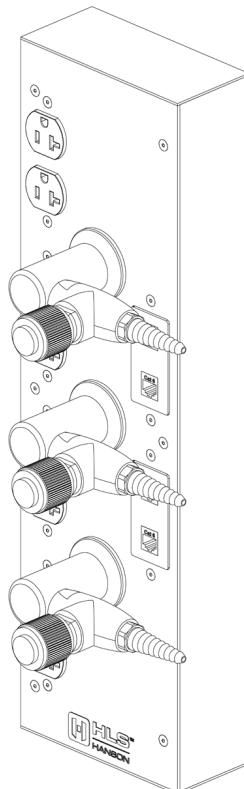

AGILITY™ SERVICE HUBS

Unique power, data and specialty gas service utility modules.

 Power
  Gas
  Data

Type 1

Type 2

Type 3

Type 4

Type 5

AGILITY™ SERVICE HUB OVERVIEW

FEATURES:

- **Unique to HLS Agility™ workstations**
- Choices for AC power, RJ45 ethernet, speciality gases, USB power, isolated/multiple circuits and dedicated emergency power
- Can be tailored for your specific needs and pre-installed into your new-build HLS table frame, resulting in a clean, uncompromised work center
- Exclusive design distributes power and services vertically, for most efficient use of the workspace
- Extruded aluminum-alloy housing with clear anodized finish delivers superior durability & aesthetics.
- Certified to UL and CSA standards
- 18 Configurations of Power, Speciality Gas, and Data Utility Modules