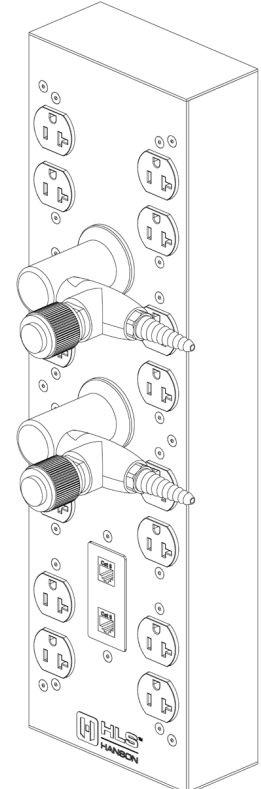

AGILITY™ SERVICE HUBS

Unique power, data and specialty gas service utility modules.

 Power
  Gas
  Data

Type 1

Type 2

Type 3

Type 4

Type 5

AGILITY™ SERVICE HUB OVERVIEW

FEATURES:

- **Unique to HLS Agility™ workstations**
- Choices for AC power, RJ45 ethernet, speciality gases, USB power, isolated/multiple circuits and dedicated emergency power
- Can be tailored for your specific needs and pre-installed into your new-build HLS table frame, resulting in a clean, uncompromised work center
- Exclusive design distributes power and services vertically, for most efficient use of the workspace
- Extruded aluminum-alloy housing with clear anodized finish delivers superior durability & aesthetics.
- Certified to UL and CSA standards
- 18 Configurations of Power, Speciality Gas, and Data Utility Modules