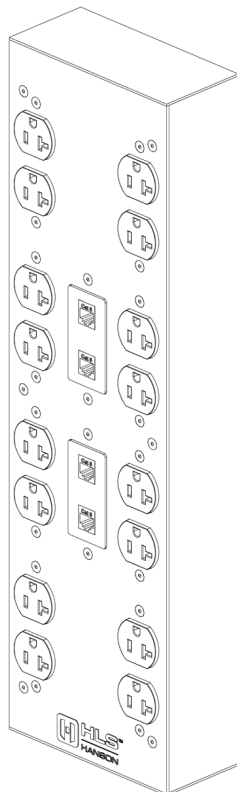

AGILITY™ SERVICE HUBS

Unique power, data and specialty gas service utility modules.

 Power
  Gas
  Data

Type 1

Type 2

Type 3

Type 4

Type 5

AGILITY™ SERVICE HUB OVERVIEW

FEATURES:

- **Unique to HLS Agility™ workstations**
- Choices for AC power, RJ45 ethernet, speciality gases, USB power, isolated/multiple circuits and dedicated emergency power
- Can be tailored for your specific needs and pre-installed into your new-build HLS table frame, resulting in a clean, uncompromised work center
- Exclusive design distributes power and services vertically, for most efficient use of the workspace
- Extruded aluminum-alloy housing with clear anodized finish delivers superior durability & aesthetics.
- Certified to UL and CSA standards
- 18 Configurations of Power, Speciality Gas, and Data Utility Modules