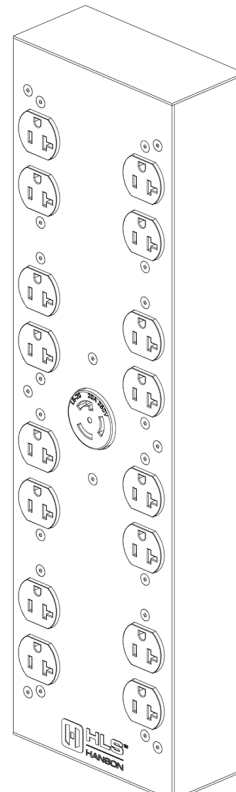

AGILITY™ SERVICE HUBS

Unique power, data and specialty gas service utility modules.

 Power
  Gas
  Data

Type 1

Type 2

Type 3

Type 4

Type 5

AGILITY™ SERVICE HUB OVERVIEW

FEATURES:

- **Unique to HLS Agility™ workstations**
- Choices for AC power, RJ45 ethernet, speciality gases, USB power, isolated/multiple circuits and dedicated emergency power
- Can be tailored for your specific needs and pre-installed into your new-build HLS table frame, resulting in a clean, uncompromised work center
- Exclusive design distributes power and services vertically, for most efficient use of the workspace
- Extruded aluminum-alloy housing with clear anodized finish delivers superior durability & aesthetics.
- Certified to UL and CSA standards
- 18 Configurations of Power, Speciality Gas, and Data Utility Modules